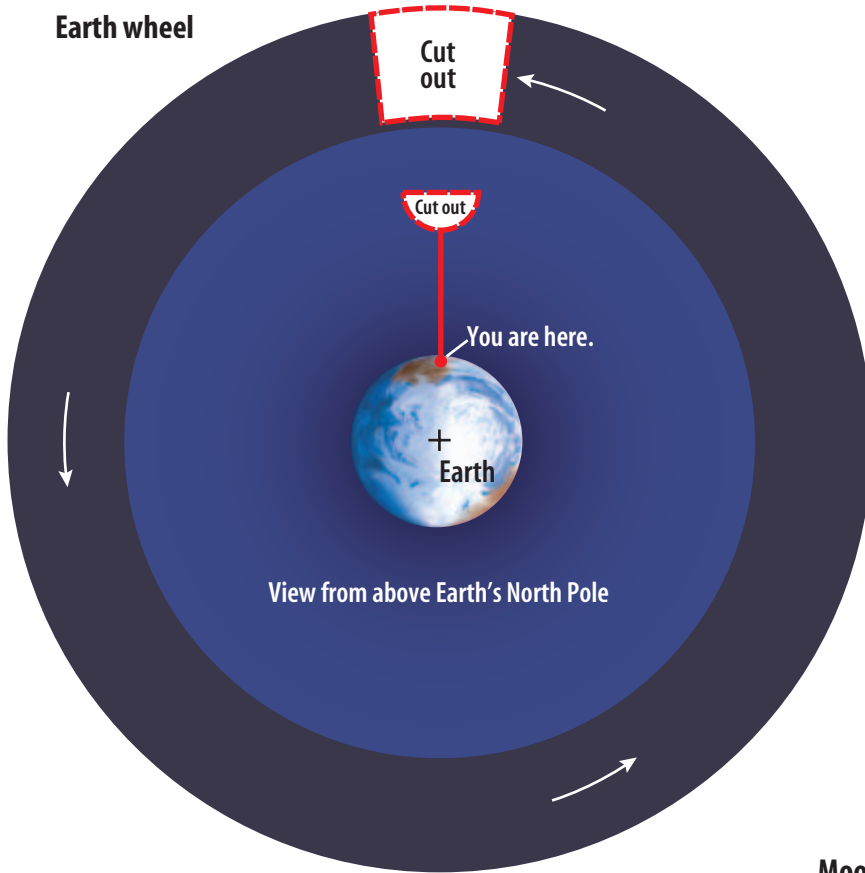

Characteristics of Earth's movements cards

revolution	rotation	365 days
24 hours	orbit	1 year
1 day	tilted	axis

Season cards

Moon-phase picture cards

**Waxing  
gibbous**

**First  
quarter**

**Waxing  
crescent**

**New  
Moon**

**Waning  
crescent**

**Third  
quarter**

**Waning  
gibbous**

**Full  
Moon**